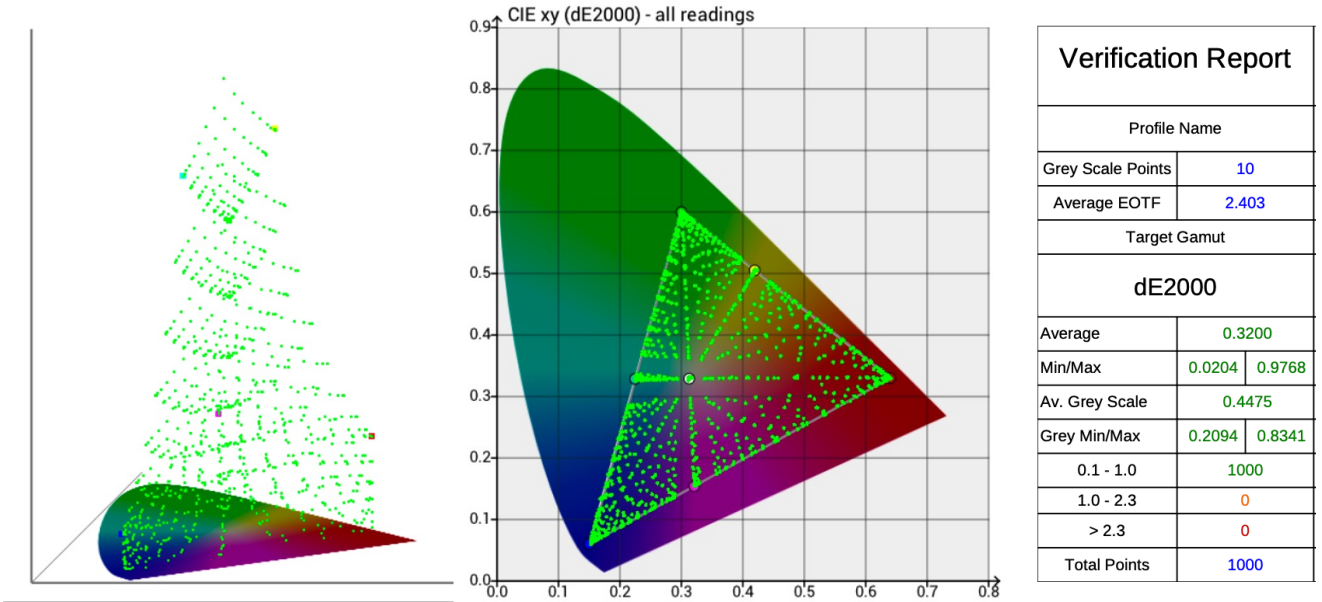

Validation Report for DM242 GaiaColor AutoCal Rec709 Performance

Results below represent ColourSpace 1,000 point volumetric validation profile of the GaiaColor Rec709 calibration.

Results below represent Calman validation of the GaiaColor Rec709 calibration.

ColorChecker

Saturation Sweeps