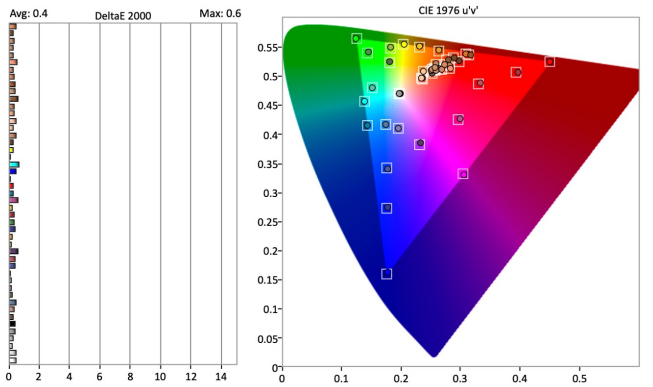

Validation Report for DM242 GaiaColor AutoCal Rec709 Performance

Results below represent ColourSpace 1,000 point volumetric validation profile of the GaiaColor Rec709 calibration.

Results below represent Calman validation of the GaiaColor Rec709 calibration.

ColorChecker

Saturation Sweeps